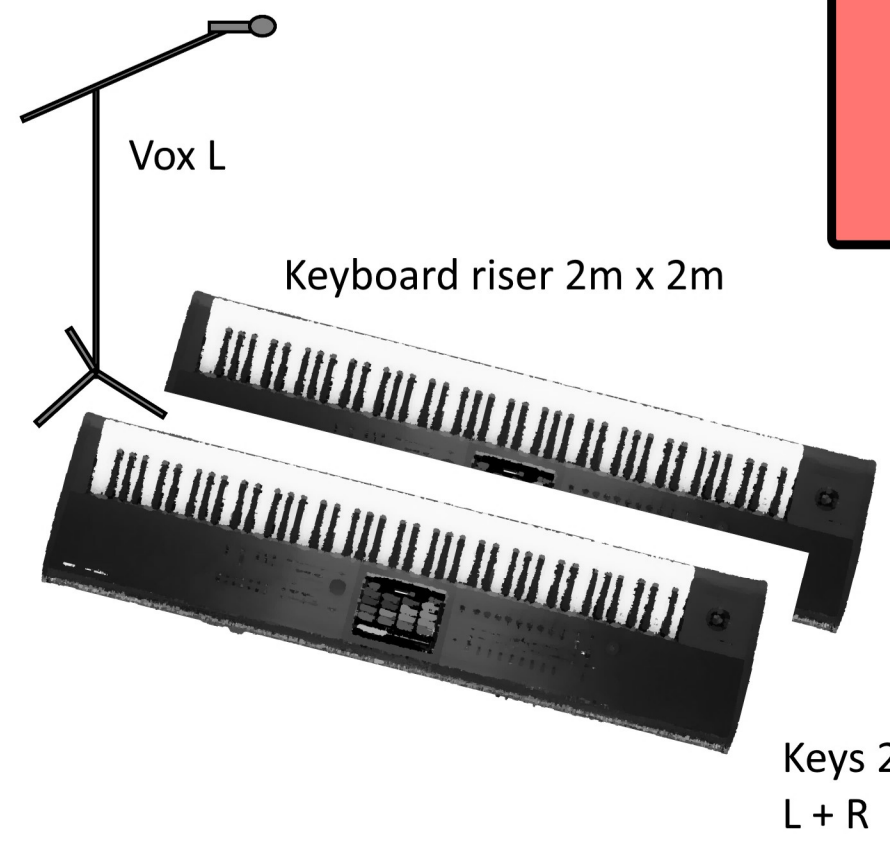

ANTTI RAILIO BAND 2019

2 x XLR from StageRack
output 9-10 (inear 5)

HD 1-8 + click

Wireless rack
+ antenna
In ears 1-4 + W mic

StageRack

In 1-33	Output
	Inear 1 L+R
	Inear 2 L+R
	Inear 3 L+R
	Inear 4 L+R
	Inear 5 L+R
	Monitor 1
	Main L+R

Drum riser 3m x 2m

Bass DI
SynthBass DI

ANTTI RAILIO

Gtr L

Gtr R

Stage monitor