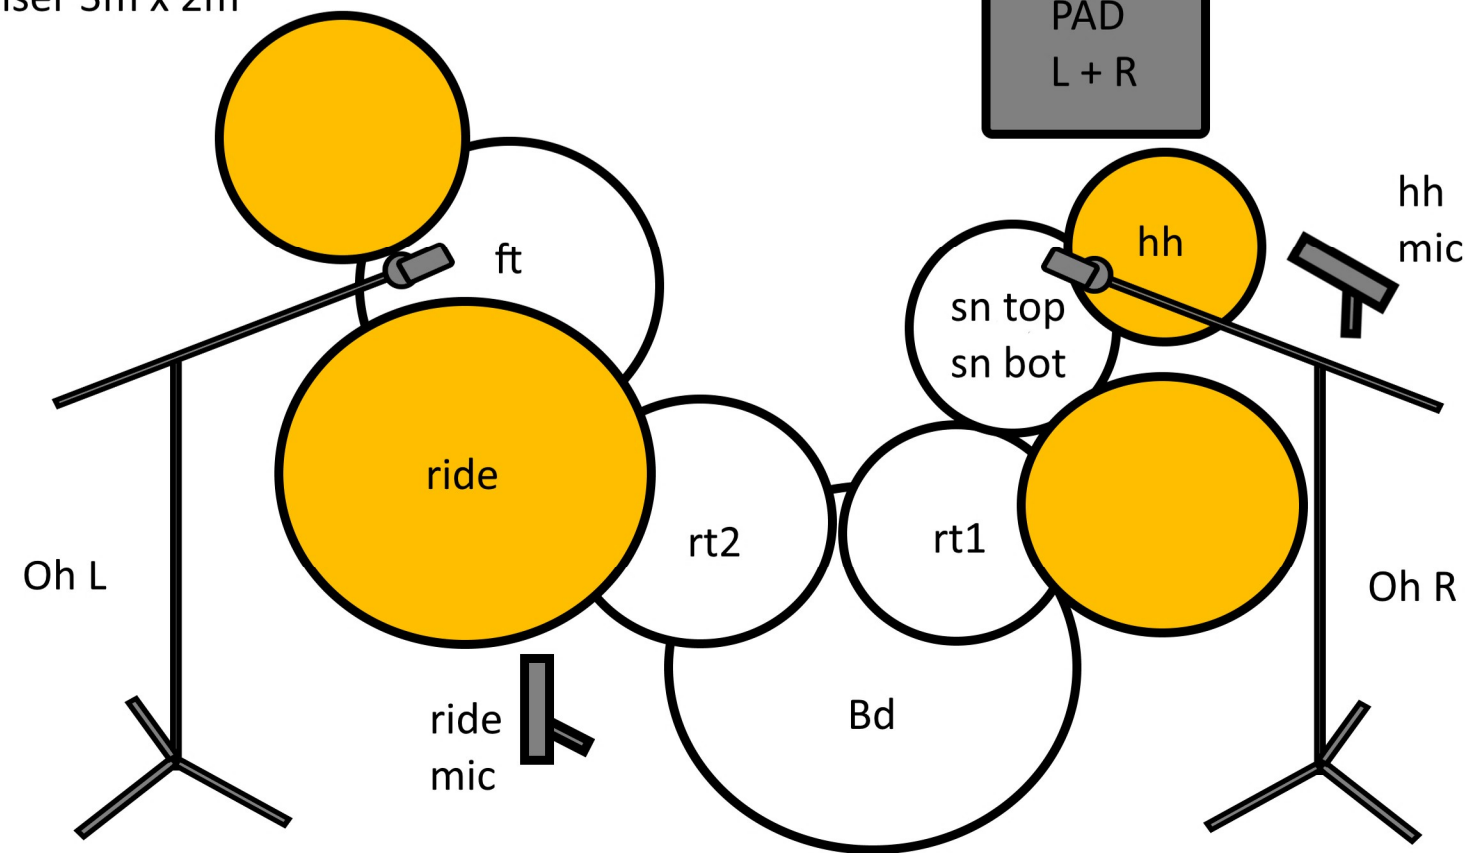

ANTTI RAILIO BAND 2019

2 x XLR from StageRack
output 9-10 (inear 5)

HD 1-8 + click

Wireless rack
+ antenna
In ears 1-4 + W mic

StageRack

In 1-33	Output
	Inear 1 L+R
	Inear 2 L+R
	Inear 3 L+R
	Inear 4 L+R
	Inear 5 L+R
	Monitor 1
	Main L+R

Drum riser 3m x 2m

Bass DI
SynthBass DI

ANTTI RAILIO

Gtr L

Gtr R

Stage monitor